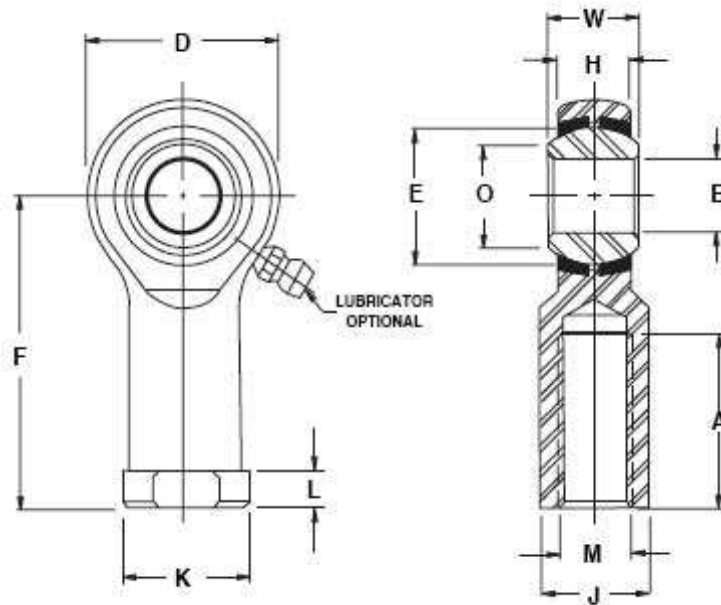

ROD ENDS HEIM HF SERIES FEMALE THREADED

E-Mail: sales@asapspares.com.au

ROD ENDS

HEIM HF SERIES FEMALE THREADED

Our Part Number	B	W	H	D	F	A	M	E	O	K	L	Max Rad. Load	Wt lbs	Stocked
HF-3M	.1900	.312	.250	.625	1.062	.562	.1900-32	.437	.306	.406	.187	1850	.03	*
HFL-3M	.1900	.312	.250	.625	1.062	.562	.1900-32	.437	.306	.406	.187	1850	.03	
HF-4M	.2500	.375	.281	.750	1.312	.750	.2500-28	.515	.353	.468	.187	2700	.05	*
HFL-4M	.2500	.375	.281	.750	1.312	.750	.2500-28	.515	.353	.468	.187	2700	.05	
HF-5M	.3125	.437	.344	.875	1.375	.750	.3125-24	.625	.447	.500	.187	3350	.08	*
HFL-5M	.3125	.437	.344	.875	1.375	.750	.3125-24	.625	.447	.500	.187	3350	.08	

All measurements are Imperial